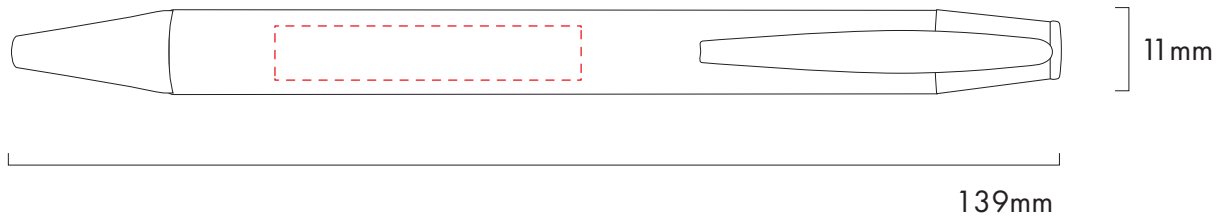

TPC915701 RADIANT BALL PEN

---

FLAT ENGRAVE AREA  
40x7mm